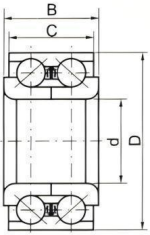

# Wheel Bearing Model Comparison Table

密封型式4RS  
Seal Type 4RS

密封型式2RS  
Seal Type 2RS

密封型式OPEN  
Seal Type OPEN

密封型式ZZ  
Seal Type ZZ

JITO	KOYO	FAG	SKF	NSK	IRB	SNR/NTN	BCA	BREDA	Automotive type
DAC20420030/29-2RS		565592							Mercedes-Benz
DAC25520037-2RS		546467	BT2B445539AA			FC12025			Renault, Peugeot, Citroen
DAC25520037-ZZ									
DAC25520042-ZZ				25BWD01		Au0503-2L/L588		46860-83E10	Renault, Peugeot, Citroen
DAC25520043-2RS					IR-2221				Renault, Peugeot, Citroen
DAC25520043-ZZ									
DAC25550043-ZZ									
DAC25550045-ZZ									Renault, Peugeot, Citroen
DAC255600206/29-2RS			633280						Fiat
DAC25560032-ZZ		445979	BAH5000		IR-8520				Citroen
DAC256000206/29-2RS			633280						Fiat
DAC25620048-ZZ									
DAC25680043-ZZ									
DAC25720043-2RS									Renault
DAC26555043-ZZ									
DAC27520045/43-2RS		801437		27KWD02					Nissan
DAC27530043-2RS									
DAC27600050-ZZ				27BWD01J			513071		Nissan
DAC2801580033-2RS									
DAC28580042-2RS	DAC2858W			28BW03A					Suzuki
DAC28580044-2RS						AU0609-2L/L588		46860-62J00	Suzuki Swift
DAC28610042	DAC286142AW	574793		28BWD01A	IR-8549		513031		Toyota COROLLA GTIAE92 1.6X16V 87-
DAC29530037-2RS		801023AB						CR055	Ford
DAC29600045-ZZ									
DAC30580042-2RS				30KWD01		CRI0678LB	513055		Mazda
DAC30600037-2RS	DAC306037 2RS						513116		Fiat, Lada, Lancia, Seat, Volvo
DAC30600037-ZZ									Fiat, Lada, Lancia, Seat, Volvo
DAC30600038/34									
DAC30600337-2RS	DAC3060W	529891AB/545312	BA2B633313C/4 18780/405956A	30BWD07	IR-8040	GB10790S05	B-81	C171	Fiat, Lada, Lancia, Seat, Volvo